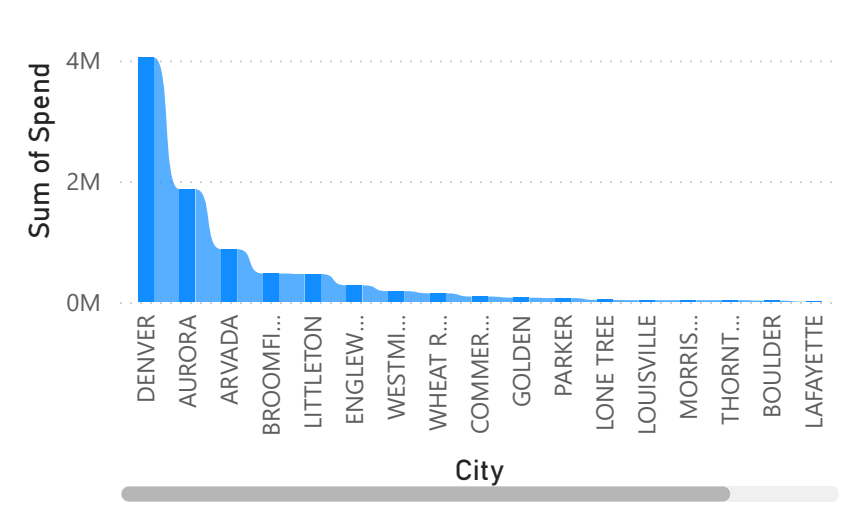

# SPEND DATA DASHBOARD

City  ARVADA  AURORA  BOULDER  BRIGHTON  BROOMFIELD  CASTLE ROCK  COMMERCE ...

Customer Segm...  Consumer  Corporate  Home Office  Small Business

Store Nu...  100  101  102  103  104  105  106

### Spend by Customer Segment

### Spend by City

### Visits by City