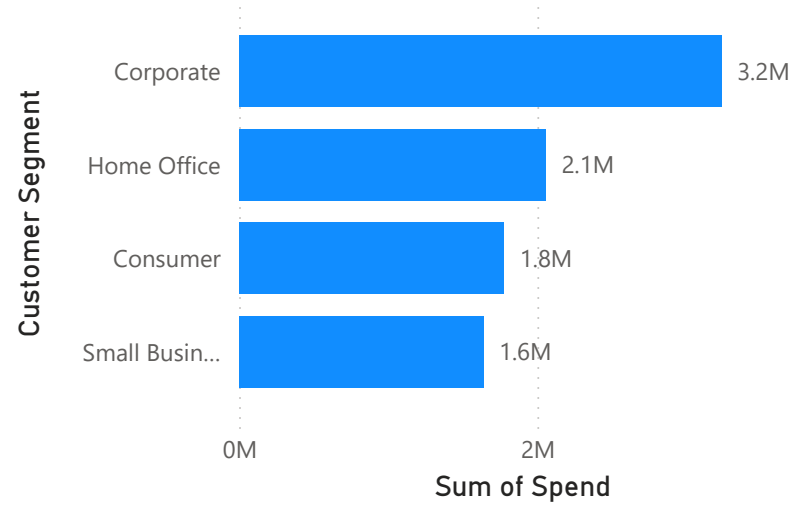

# SPEND DATA DASHBOARD

City  ARVADA  AURORA  BOULDER  BRIGHTON  BROOMFIELD  CASTLE ROCK  COMMERCE ...

Customer Segm...  Consumer  Corporate  Home Office  Small Business

Store Nu...  100  101  102  103  104  105  106

### Spend by Customer Segment