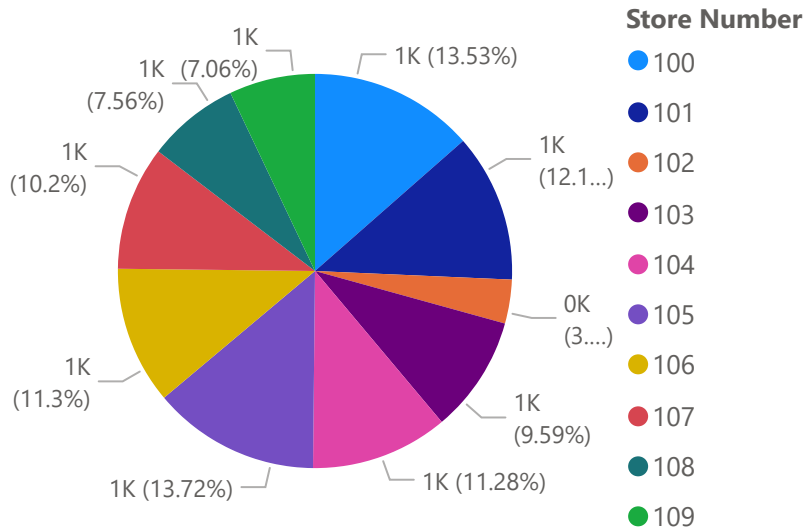

# SPEND DATA DASHBOARD

City  ARVADA  AURORA  BOULDER  BRIGHTON  BROOMFIELD  CASTLE ROCK  COMMERCE ...

Customer Segm...  Consumer  Corporate  Home Office  Small Business

Store Nu...  100  101  102  103  104  105  106

### Spend by Customer Segment

### Spend by City

### Visits by Store Number