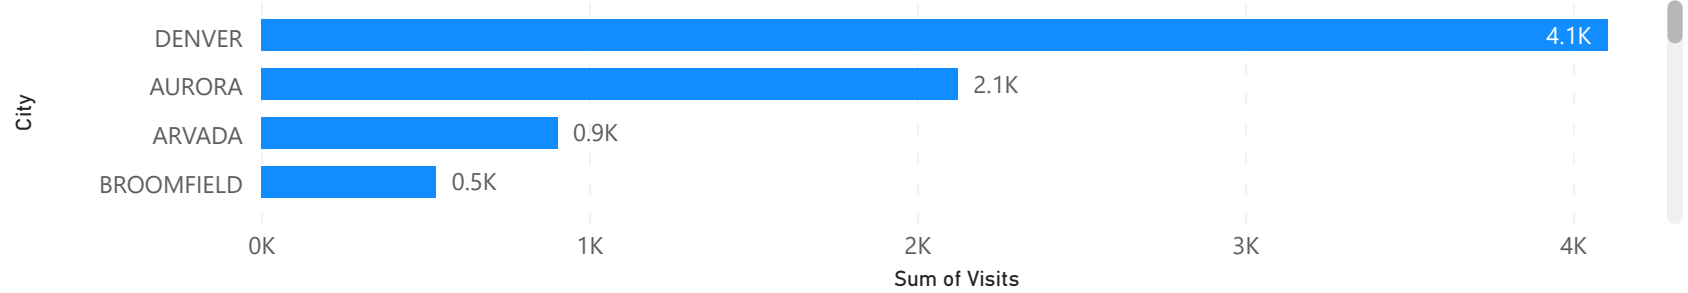

Visits by City